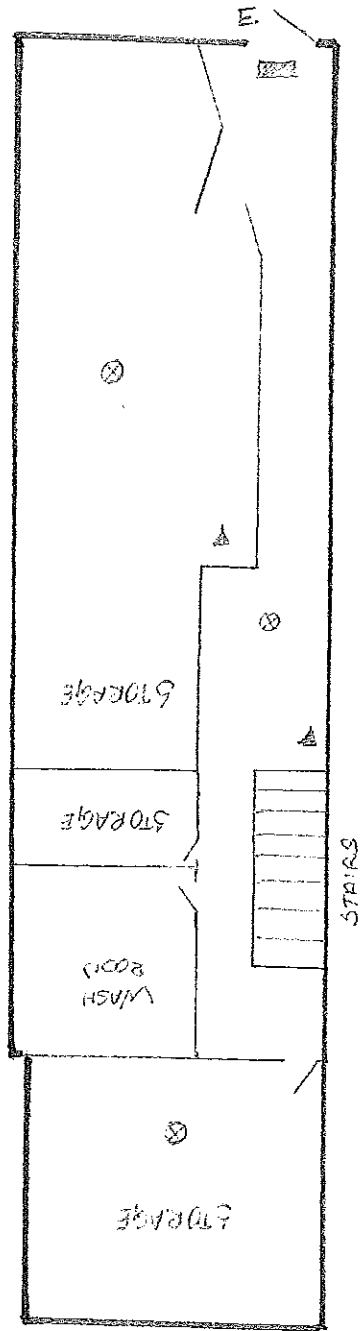

KEYS

- CCTV
- Night Vision Camera
- Fire Blanket
- △ Fire Alarm
- ⊗ Smoke Alarm
- ▲ Fire Extinguisher
- E Emergency Exit
- ▨ Emergency Lighting

SITE
 18 Abington Square
 Northampton
 NN1 4AA

DRAWING
 Ground Floor

SCALE
 1:100

DATE
 December 2010

KEYS

- CCTV
- Night Vision Camera
- Fire Blanket
- ⊗ Smoke Alarm
- E Emergency Exit
- △ Fire Alarm
- ▲ Fire Extinguisher
- ▩ Emergency Lighting

SITE
 18 Abington Square
 Northampton
 NN1 4AA